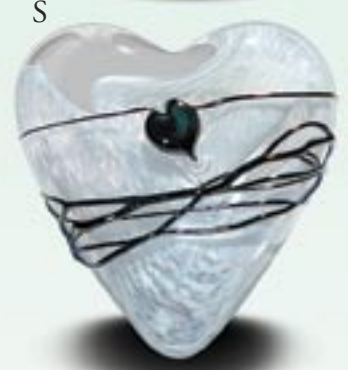

K. Ken Rosenfeld 2006 "Berry Bouquet" miniature paperweight. Signature cane. Signed/dated. Diameter 2 1/2". (KR389) $300

L. Ken Rosenfeld 2006 "Spider and Flowers" miniature paperweight. Signature cane. Signed/dated. Diameter 2 1/2". (KR385) $300

M. Ken Rosenfeld 2006 "Bee, Flowers and Buds" miniature paperweight. Signature cane. Signed/dated. Diameter 2 7/16". (KR397) $300

N. Steve Hitt 2007 "Aquarium" extra large marble. Signed/dated. Diameter 2 15/16". (HT15) $300

O. Twists Glass Studio 2006 "Clown Balloon" encased surface design miniature paperweight. Signed/dated. Diameter 2 1/8". (TW15) $185

P. David Salazar Glass Art butterfly and flowers heart-shaped paperweight. Signed/dated, by Steven Bulaich. Width 2 1/2". (DS156) $135

R. David Salazar "Moon and Stars" surface-design paperweight. Signed/dated. Diameter 2 1/8". (DS19) $115

S. David Salazar "Hopelessly in Love" heart-shaped paperweight. Signed/dated. Width 2 1/4". (DS84) $70

T. John Deacons blue butterfly and garland paperweight. Signature/date cane. Made exclusively for L. H. Selman Ltd. Diameter 2 7/8". (DE272) $330

U. John Deacons and William Manson Strathearn Collection Artist Proof penguin and rainbow paperweight. "JD" and "WM" signature canes. Diameter 2 13/16". (DE276) $200

V. Caithness Glass "March - Primrose" yellow flower paperweight. Front window facet. Signed. Diameter 2 5/8". (CA314) $148