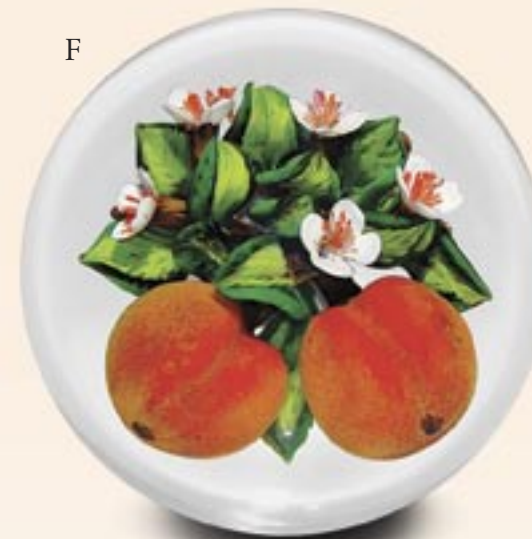

I. Stankard Studio 2006 "Honeysuckle Flowers" paperweight, by Christine Stankard Kressley. Signature cane. Signed/dated. Diameter 3 1/4". (PS852) \$1000

A

B

C

D

E

F

G