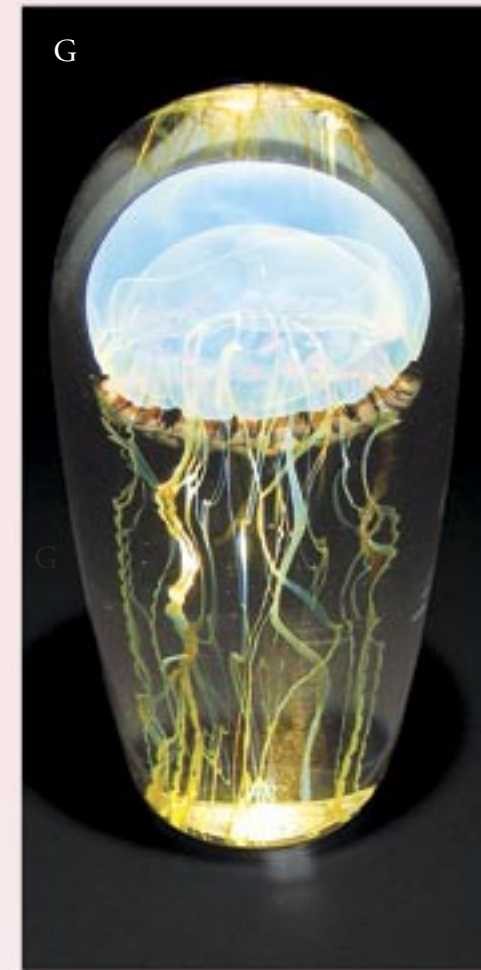

D. Alison Ruzsa 2006 “The Little Cowgirl” single-layer painted design paperweight. Frosted base. Signed/dated.
Diameter 3 7/8". (AR72) $450

E. Alison Ruzsa “Spring in the Garden” high-domed frosted double-layer painted design paperweight. Frosted exterior and base, with a front window facet. Signed.
Diameter 3 3/4". (AR87) $605