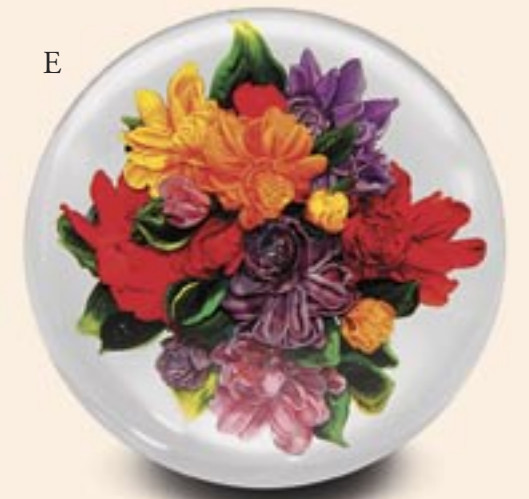

I. Stankard Studio 2006 "Honeysuckle Flowers" paperweight, by Christine Stankard Kressley. Signature cane. Signed/dated. Diameter 3 1/4". (PS852) \$1000

A

B

C

D

E

F

G