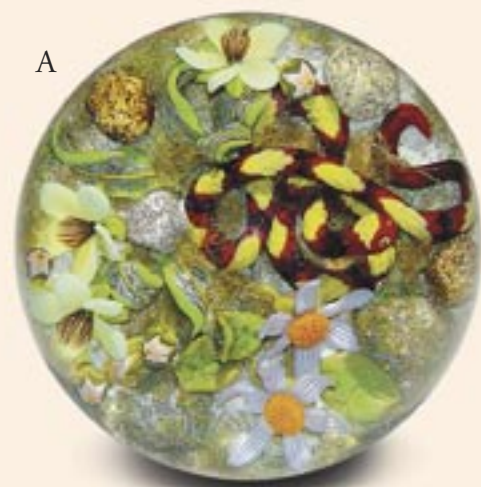

A. Melissa Ayotte 2006 “Salmon Brook” dragonfly and flowers blue color ground paperweight. Signed/dated. Diameter 3 3/8". (AY44) $650

B. Melissa Ayotte 2006 “Victorian Nosegay” apple blossom bouquet paperweight. Signed/dated. Diameter 3 1/8". (AY47) $650

C. Rick Ayotte and Melissa Ayotte 2006 “Ikebana” pink calla lily bouquet sculpture. Signed/dated. Height 10 1/4". (RA795) $2400

D. Melissa Ayotte 2006 “Celebration” floral bouquet paperweight. Signature cane. Signed/dated. Diameter 3 1/8". (AY51) $750

E. Melissa Ayotte 2006 “Indian Paintbrush” bouquet paperweight. Signature cane. Diameter 3 1/8". (AY62) $750