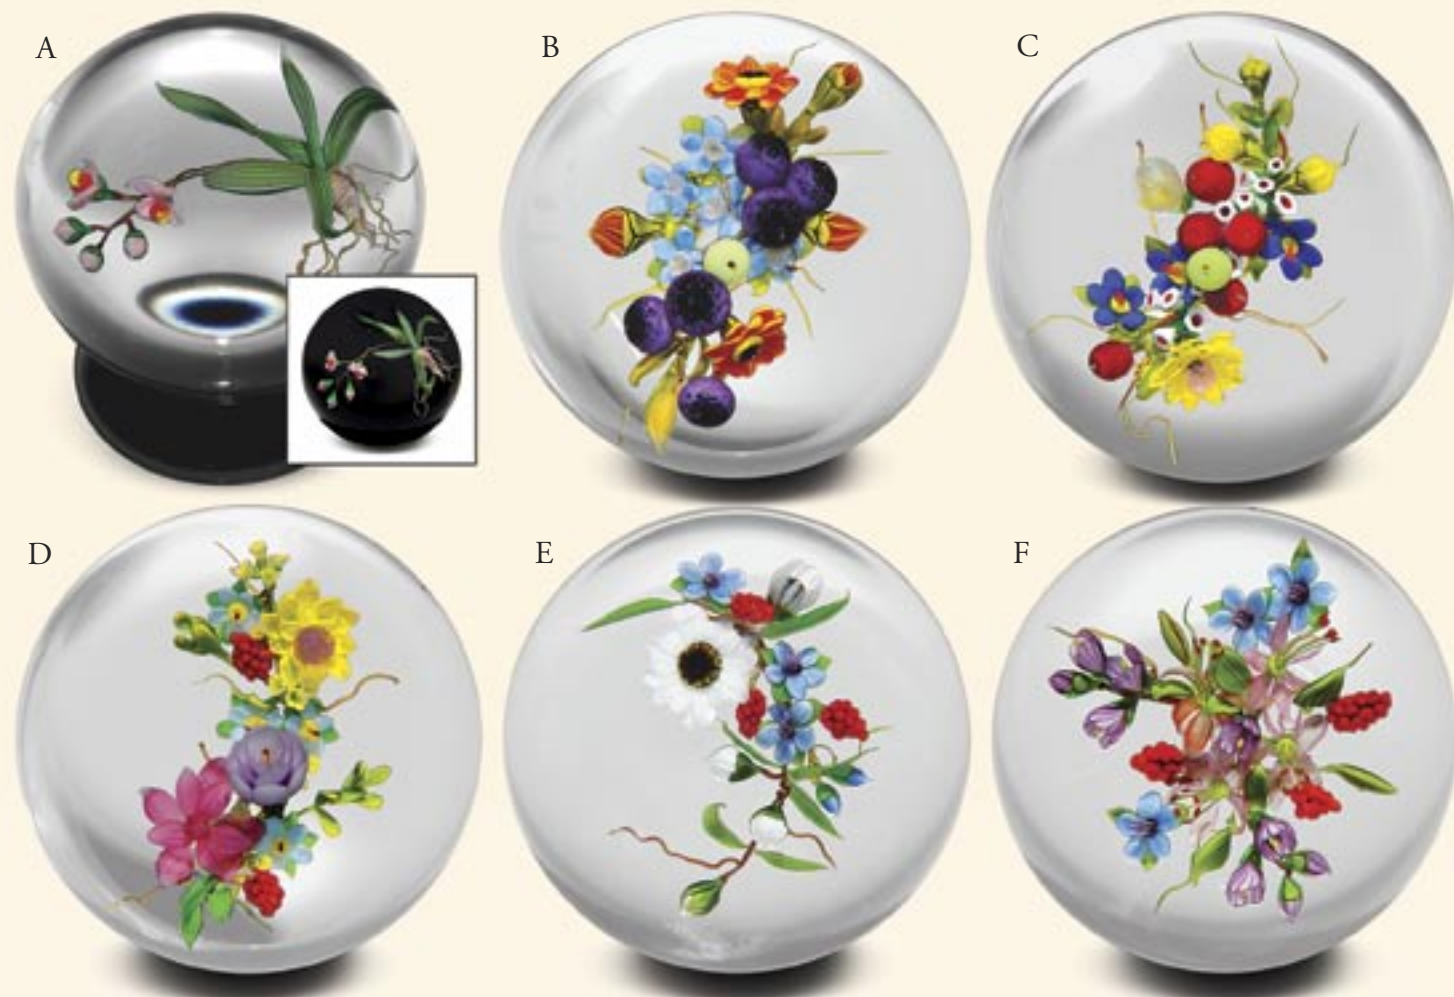

A. Gordon Smith 2007 red diamondback snake paperweight. Signed/dated. Diameter 3 1/2". (GS148) $2800

B. Gordon Smith 2005 "Dragonflies" compound paperweight. Signed/dated. Diameter 3 1/4". (GS142) $2000

C. Andrew Byers 2007 honeybee, crocus, and forget-me-nots two-sided bouquet paperweight. Signature cane. Signed/dated. Diameter 3 1/4". (BR155) $1800

D. Andrew Byers 2007 honeybee, poppies, and forget-me-nots two-sided bouquet paperweight. Signature cane. Signed/dated. Diameter 3 1/4". (BR154) $1800

E. Andrew Byers 2006 lilacs, blossoms, and buds two-sided bouquet paperweight. Signature cane. Signed/dated. Diameter 3 1/4". (BR152) $1800

F. Andrew Byers 2006 lilacs, blossoms, and berries two-sided bouquet paperweight. Signature cane. Signed/dated. Diameter 3 5/16". (BR151) $1800